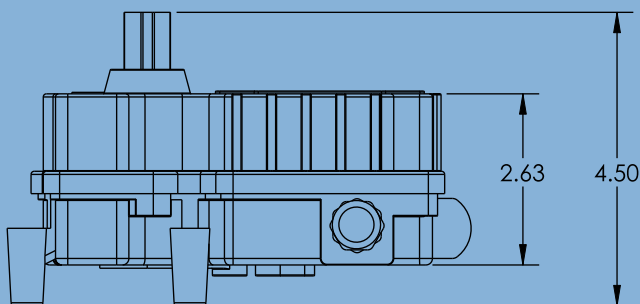

DIMENSIONS

Intermatic, Inc.
7777 Winn Road
Spring Grove, Illinois 60081-9698

www.intermatic.com
Intermatic Customer Support: 815-675-7002
(8 a.m. through 4:30 p.m. CST, Monday through Friday)

©2007 Intermatic, Inc.
Printed in the U.S.A.