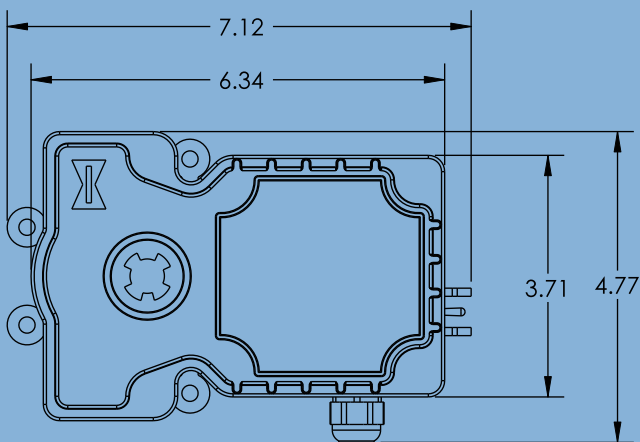

DIMENSIONS

Intermatic, Inc.
7777 Winn Road
Spring Grove, Illinois 60081-9698

www.intermatic.com
Intermatic Customer Support: 815-675-7002
(8 a.m. through 4:30 p.m. CST, Monday through Friday)

©2007 Intermatic, Inc.
Printed in the U.S.A.